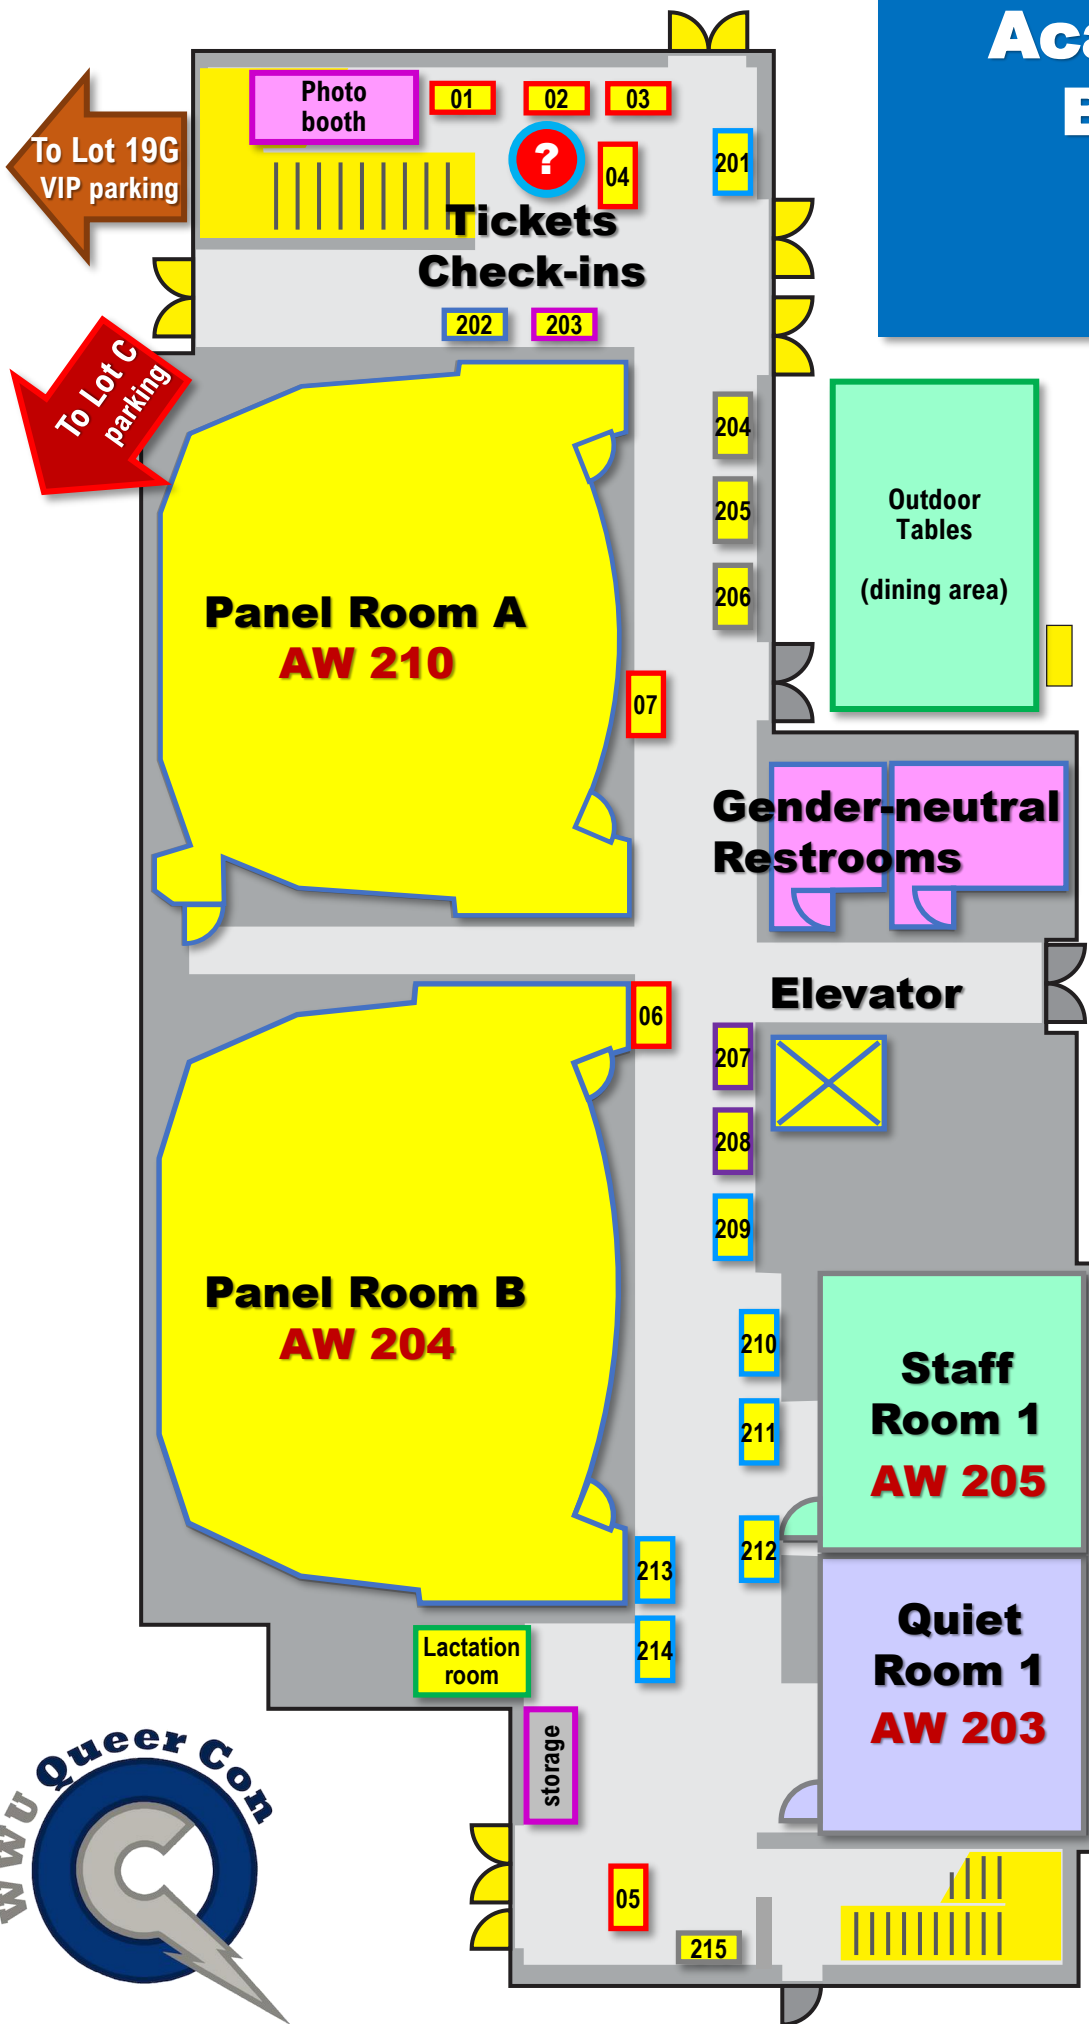

Academic West Building (AW)

WWU QueerCon Ground Floor

- **T03 - Ticket sales**
- T02, T05 – Info Desk
- T01 – **Photo booth**, Game Room & Queer Open Mic sign-ups

Panel Rm A: AW 210 Special Events

- 1:00 – Queer Star Stories (all-age planetarium show)
- 1:30 – WWU LGBTQ+ resources (presentation)
- 2:30 – Building up our Bellingham queer community
- 4:30 – WWU Idol Club Performance
- 5:15 – *Queer Open Mic (*18+)*

Panel Rm B: AW 204 Special Events

- **12:30 – Media with Queer Ethos: Qualitative vs. Quantitative representation ft. Jessie Gender**
- 1:30 – Making Queer Characters (Panel)
- 2:30 – Comics as Autobiography (Workshop)
- 3:30 – Writing Stories of Our Lives
- 5:00 – *Queer Star Stories (*18+)*
- 6:15 – *Drag Show (*18+)*

Quiet Rm 1: AW 203

Staff Rm 1: AW 205