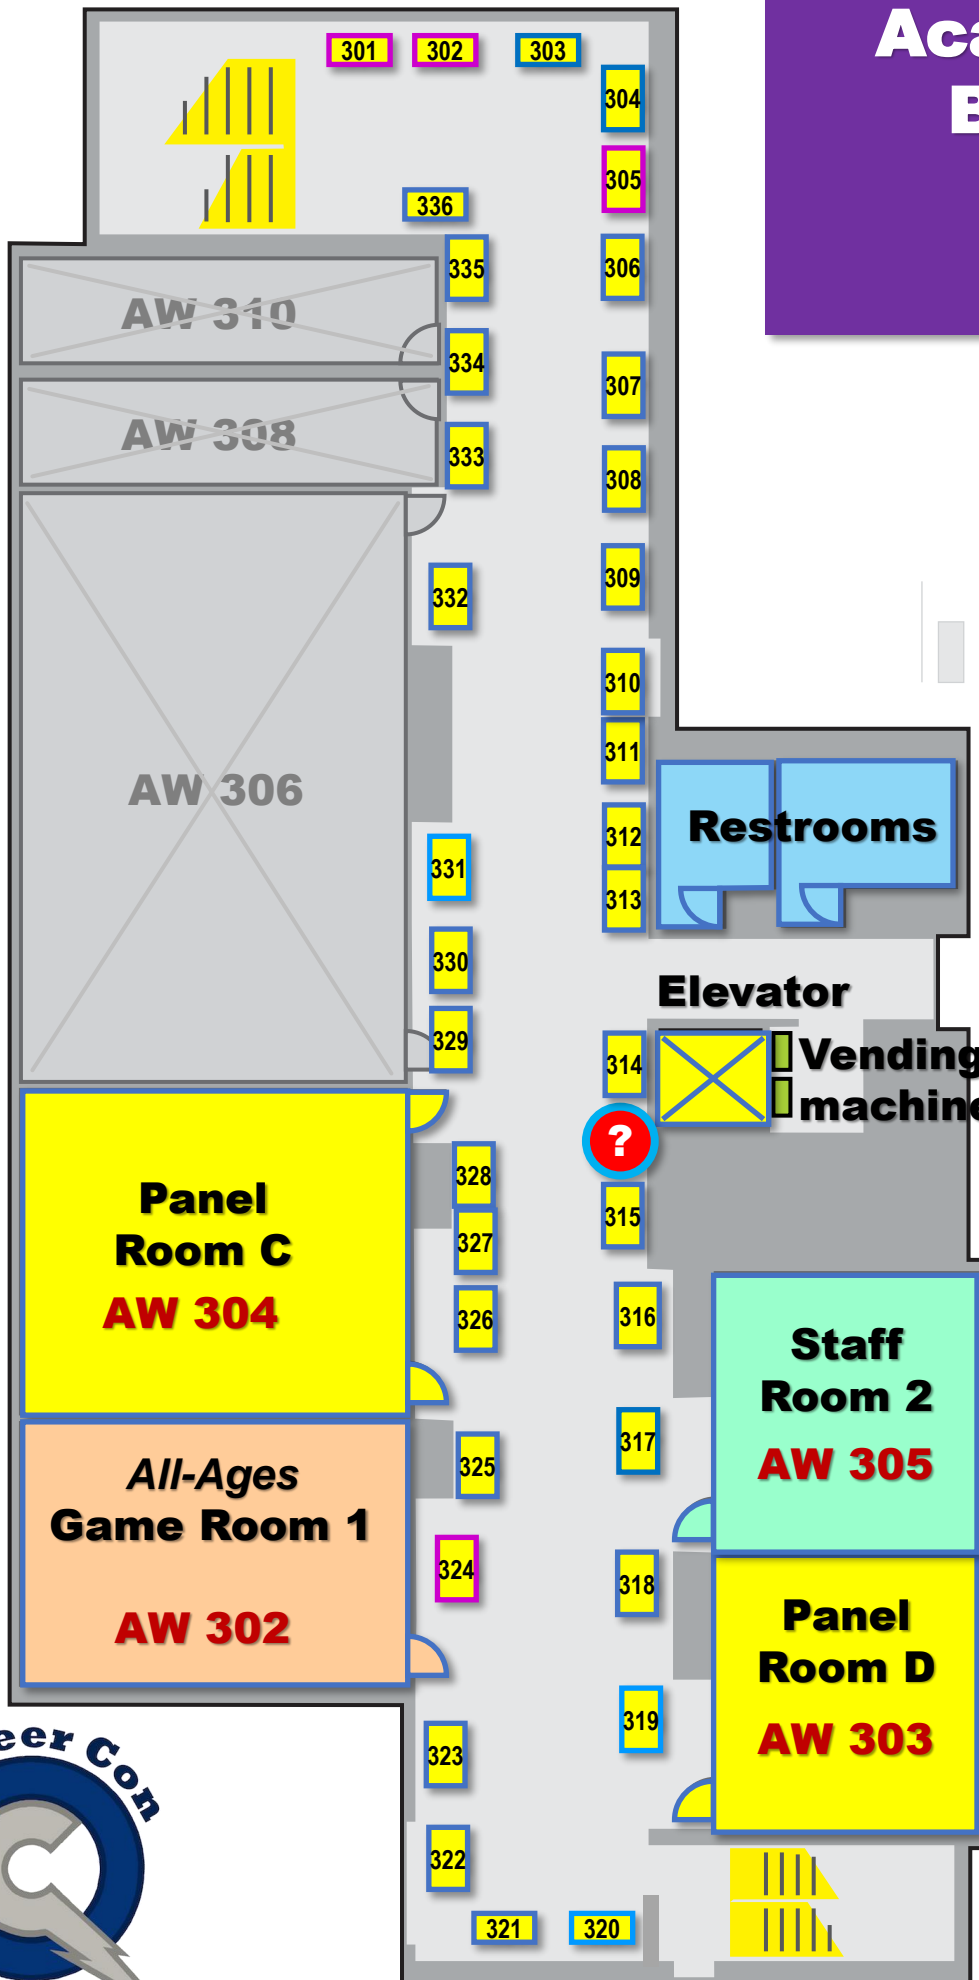

** Asterisked special events and presentations are designated for guests 18+*

Panel & Special Events Schedule

Panel Room C: AW 304

Panels & Presentations

- 1:30 – *Queer Representation in Literature: Canon and Non-Canon (*18+)*
 - Panel with Addy Ebrahimy & Juniper Fiser
- 2:30 – *Why is Kink At Pride? (*18+)*
 - Presentation with Zelda
- 3:30 – The trend of majority wlw in children's media
 - Presentation with Hadyn Adams
- 4:00 – Reading Between the Lines: Queercoding vs. Queerbaiting
 - Presentation with author Leigh Hellman

- 12:00 – 6:00 pm

Game Rooms

sign-up deadline for games is 30 min prior to start

All-ages Game Room 1: AW 302

- 1:30, 2:30, and 3:30 – Mysterium hosted by Magic (Sophie Jane).

WWU QueerCon

Vendors, Organizations, and Independent Creators

** Asterisked tables designated 18+*

Academic West Building (AW)

WWU QueerCon Ground Floor

- **T03 - Ticket sales**
- T02, T05 – Info Desk
- T01 – **Photo booth**, Game Room & Queer Open Mic sign-ups

Panel Rm A: AW 210 Special Events

Quiet Rm 1: AW 203

Staff Rm 1: AW 205

Academic West Building (AW)

WWU QueerCon Middle Floor

Tables 301–336:

- Artist Alley
- Local orgs
- Vending

Panel Rm C: AW 304 Scheduled Panels & Presentations

- 1:30 – *Queer Representation in Literature: Canon and Non-Canon (*18+)*
- 2:30 – *Why is Kink At Pride? (*18+)*
- 3:30 – The trend of majority wlw in children’s media
- 4:00 – Reading Between the Lines: Queercoding vs. Queerbaiting