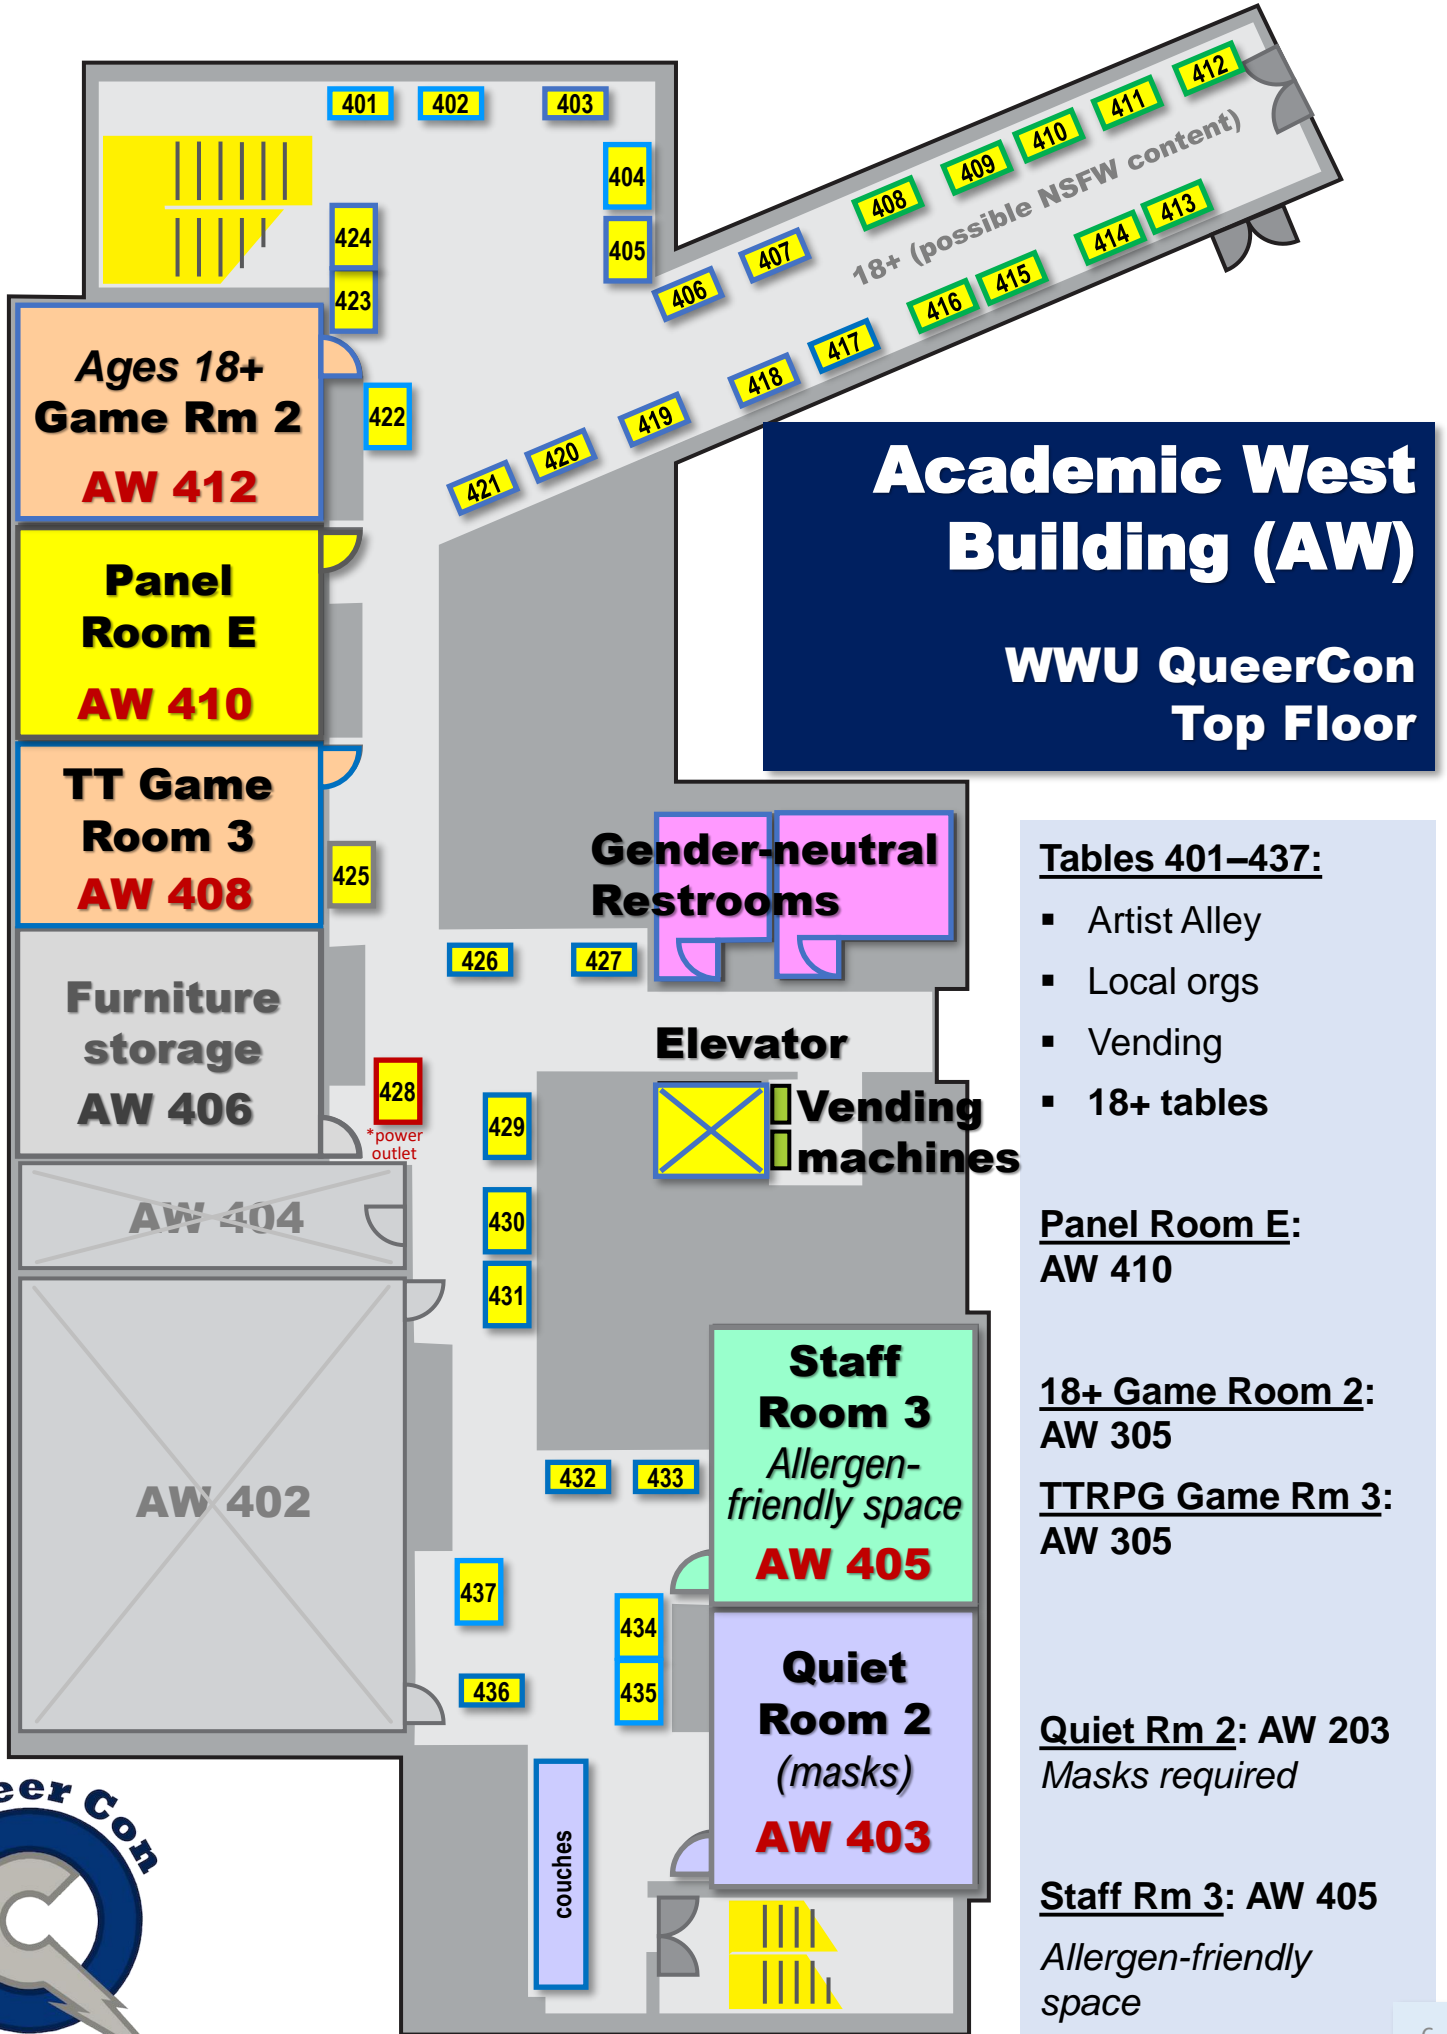

WWU QueerCon

Events Schedule

Panel & Special Events Schedule

Panel Room A: AW 210

Presentations & Special Events

- 1:00 – Queer Star Stories
 - All-age planetarium show with Astro Erin
- 1:30 – WWU LGBTQ+ resources
 - presented by WWU LGBTQ+Western Director JoeHahn
- 2:30 – Building up our Bellingham queer community
 - presented by Michelle Harmeier (Bellingham Queer Collective)
- 3:30 – Drag Panel
- 4:30 – WWU Idol Club Performance
- 5:15 – *Queer Open Mic (*18+)*

** Asterisked special events and presentations are designated for guests 18+*

Panel & Special Events Schedule

Panel Room C: AW 304

Panels & Presentations

- 1:30 – *Queer Representation in Literature: Canon and Non-Canon (*18+)*
 - Panel with Addy Ebrahimy & Juniper Fiser
- 2:30 – *Why is Kink At Pride? (*18+)*
 - Presentation with Zelda
- 3:30 – The trend of majority wlw in children's media
 - Presentation with Hadyn Adams
- 4:00 – Reading Between the Lines: Queercoding vs. Queerbaiting
 - Presentation with author Leigh Hellman

- 12:00 – 6:00 pm

Game Rooms

sign-up deadline for games is 30 min prior to start

All-ages Game Room 1: AW 302

- 1:30, 2:30, and 3:30 – Mysterium hosted by Magic (Sophie Jane).

WWU QueerCon

Vendors, Organizations, and Independent Creators

Staff Room 2: AW 305

Academic West Building (AW)

WWU QueerCon Top Floor

Tables 401–437:

- Artist Alley
- Local orgs
- Vending
- 18+ tables

Panel Room E:
AW 410

18+ Game Room 2:
AW 305

TTRPG Game Rm 3:
AW 305